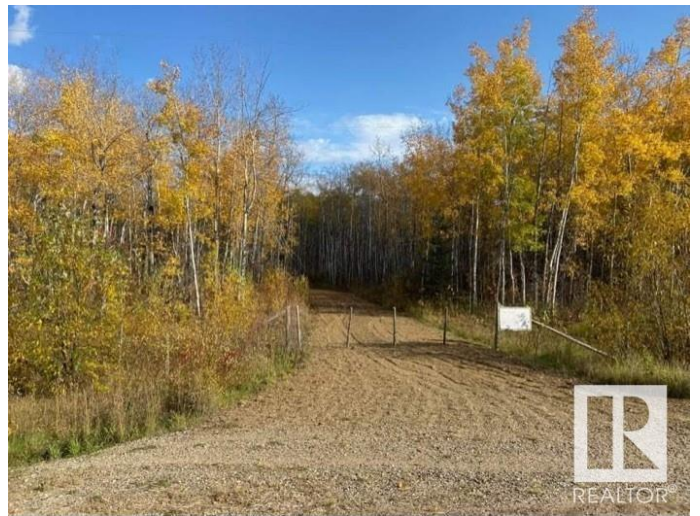

### \$90,000

0 Bedroom, 0.00 Bathroom,  
Single Family on 2.72 Acres

Cherry Grove, Cherry Grove, AB

Beautiful 2.72 acre acreage lot available!  
Trees and nature surround this prime location  
in Cherry Grove. Developed, gravelled  
driveway. Fully cleared building site. Power  
and gas at the property entrance. Public paved  
road to property. Start building your dream  
home here in Cherry Grove, AB.

### Exterior

Exterior Features Treed Lot