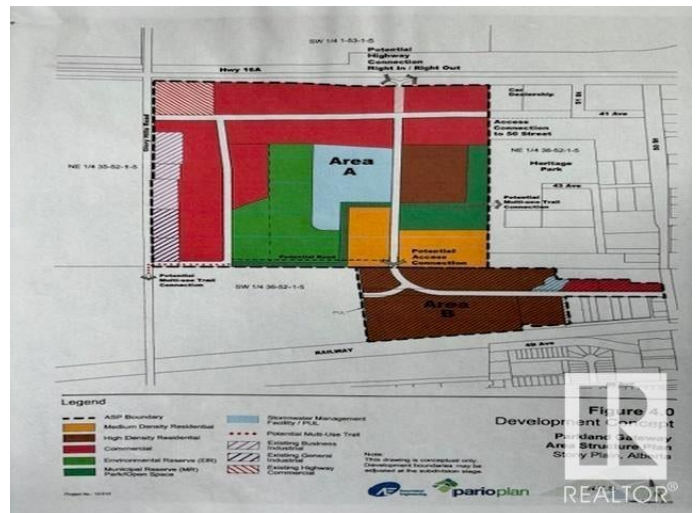

\$4,903,850 - Hwy 16 A Glory Hills Road, Stony Plain

MLS® #E4388479

\$4,903,850

0 Bedroom, 0.00 Bathroom,
Land Commercial on 0.00 Acres

None, Stony Plain, AB

Excellent piece of land 140.11 acres, located on the Hwy 16A & Glory Hills Road in the Stony Plain. These lands are ready for immediate development. The Structure pan of this property has already been approved, called PARKLAND GATEWAY AREA STRUCTURE PLAN and the zonings proposed in ASP are commercial, business, and residential (single family, multifamily) Town of Stony Plain sewer line runs through these lands and water line is in close proximity to the east boundary line of the property. This developable property is situated within Town of Stony Plain and has optimum Highway exposure with close to 12,000 vehicles/day west of hwy 779(in stony plain) while east of hwy 779 on Hwy 16A is about 23,400+- vehicles/day. Stony Plain has favorable tax rates and is a growing community with a trading area of about 130,000 people. Property has a direct access to Downtown Stony Plain via 50 street. Nearby amenities include Stony Plain Chrysler, Stony Plain HERITAGE PARK and Pavilion, Stony Plain & Parkland Museum.

Essential Information

MLS® #	E4388479
Price	\$4,903,850
Bathrooms	0.00

Acres	0.00
Type	Land Commercial
Status	Active

Community Information

Address	Hwy 16 A Glory Hills Road
Area	Stony Plain
Subdivision	None
City	Stony Plain
County	ALBERTA
Province	AB
Postal Code	T7Z 0A2