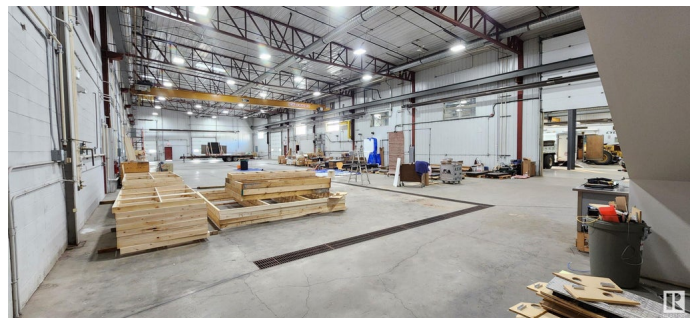

$0 - 24521 Twp Rd 510, Nisku

MLS® #E4417378

$0

0 Bedroom, 0.00 Bathroom,
Industrial on 0.00 Acres

None, Nisku, AB

LEASE OPPORTUNITY! 56,546 sq. ft warehouse and office on 3.65 acres. Large open span warehouse equipped with 5 - ton crane. Multiple offices and reception area. Large graveled fenced yard with option of additional land available. Lots of parking. Office and warehouse are demisable.

Built in 2007

Essential Information

MLS® #	E4417378
Bathrooms	0.00
Acres	0.00
Year Built	2007
Type	Industrial
Status	Active

Community Information

Address	24521 Twp Rd 510
Area	Nisku
Subdivision	None
City	Nisku
County	ALBERTA
Province	AB
Postal Code	T6X 4N6

Exterior

Exterior	See Remarks