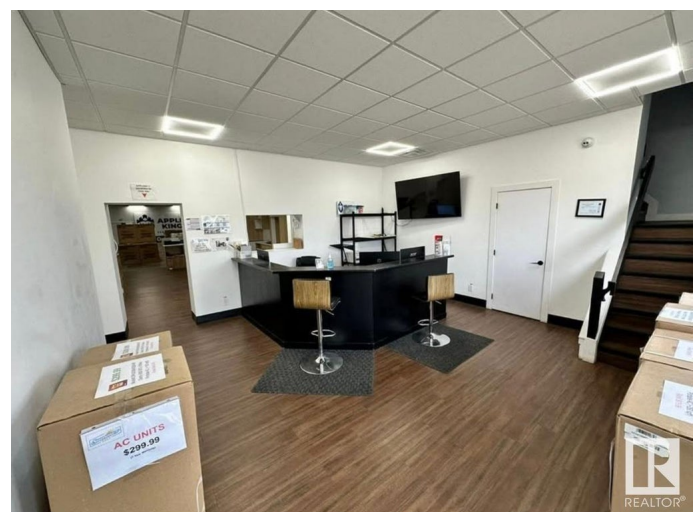

Courtesy Of Michelle A Plach Of HonestDoor Inc

$999,000 - 14524 115 Avenue, Edmonton

MLS® #E4418964

$999,000

0 Bedroom, 0.00 Bathroom,
Retail on 0.00 Acres

Huff Bremner Estate Industrial, Edmonton, AB

Visit the Listing Brokerage (and/or listing REALTOR®) website to obtain additional information. This exceptional commercial property, situated on a 0.47-acre lot, offers 8,000 square feet of versatile space, making it an ideal location for a variety of businesses. The property features a spacious warehouse area, office spaces, a reception area, lunchroom, and updated washrooms. Recent renovations have enhanced the entire space, including new flooring, fresh paint, and energy-efficient LED lighting throughout both the office and warehouse. The property is equipped with high power capacity (400 Amps, 240V), supporting the needs of demanding operations, and the 12m^{TM} ceiling clearance provides ample room for storage, production, or other specialized tasks. The 10m^{TM} bay door clearance allows easy access for deliveries, large equipment, or vehicles, making this space well-suited for businesses such as millwork workshops, mechanics, custom car showrooms, manufacturing, or distribution companies.

Built in 1957

Essential Information

MLS® #	E4418964
Price	$999,000