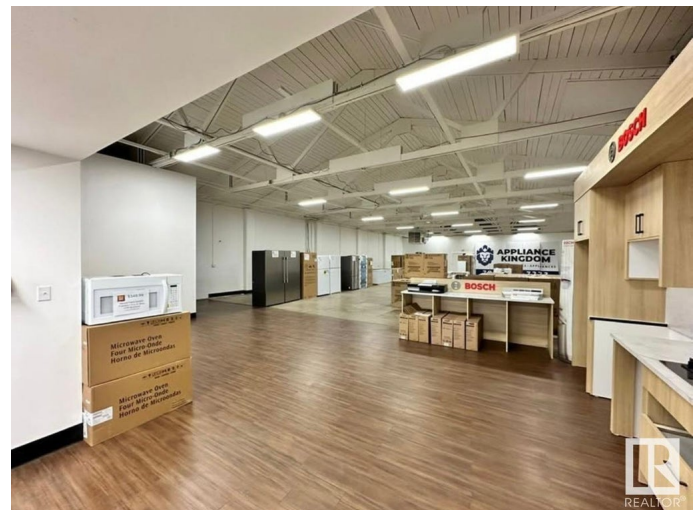

Courtesy Of Michelle A Plach Of HonestDoor Inc

$999,000 - 14524 115 Avenue, Edmonton

MLS® #E4418964

$999,000

0 Bedroom, 0.00 Bathroom,
Retail on 0.00 Acres

Huff Bremner Estate Industrial, Edmonton, AB

Visit the Listing Brokerage (and/or listing REALTOR®) website to obtain additional information. This exceptional commercial property, situated on a 0.47-acre lot, offers 8,000 square feet of versatile space, making it an ideal location for a variety of businesses. The property features a spacious warehouse area, office spaces, a reception area, lunchroom, and updated washrooms. Recent renovations have enhanced the entire space, including new flooring, fresh paint, and energy-efficient LED lighting throughout both the office and warehouse. The property is equipped with high power capacity (400 Amps, 240V), supporting the needs of demanding operations, and the 12m^{TM} ceiling clearance provides ample room for storage, production, or other specialized tasks. The 10m^{TM} bay door clearance allows easy access for deliveries, large equipment, or vehicles, making this space well-suited for businesses such as millwork workshops, mechanics, custom car showrooms, manufacturing, or distribution companies.

Built in 1957

Essential Information

MLS® #	E4418964
Price	$999,000