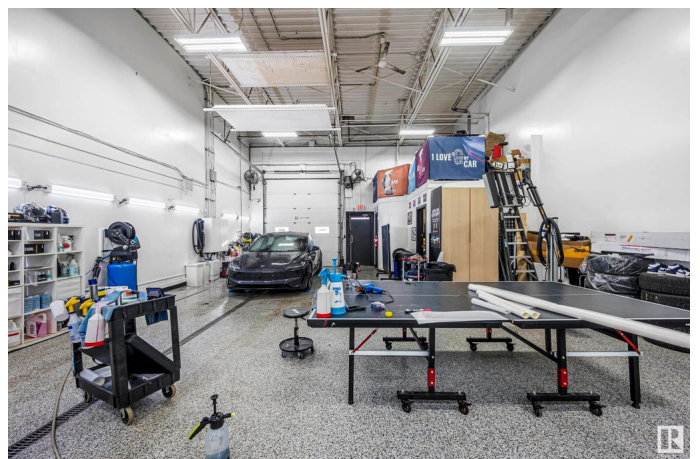

Courtesy Of Noah Issa and Ali Shaben Of Sable Realty

$929,000 - 2 12920 156 Street, Edmonton

MLS® #E4424462

$929,000

0 Bedroom, 0.00 Bathroom,
Industrial on 0.00 Acres

Mistatim Industrial, Edmonton, AB

Prime investment opportunity with a strong covenant tenant in place, ensuring long-term stability and excellent returns. This highly improved commercial property features $400,000 in commercial-grade office and wash bay upgrades, designed for both functionality and professional appeal. The property includes two levels of modern office space, with six private offices upstairs and three offices on the main floor, along with a spacious boardroom and a fully equipped kitchen. High-end custom millwork enhances the aesthetics and durability of the space. There are three bathrooms conveniently located throughout the building for ease of use. The expansive wash bay is built to accommodate a variety of commercial needs. Situated in a prime location with excellent accessibility, this property offers a stable, high-quality asset with premium improvements. This is an exceptional opportunity for investors seeking a well-maintained and fully improved commercial space.

Built in 1975

Essential Information

MLS® #	E4424462
Price	$929,000
Bathrooms	0.00