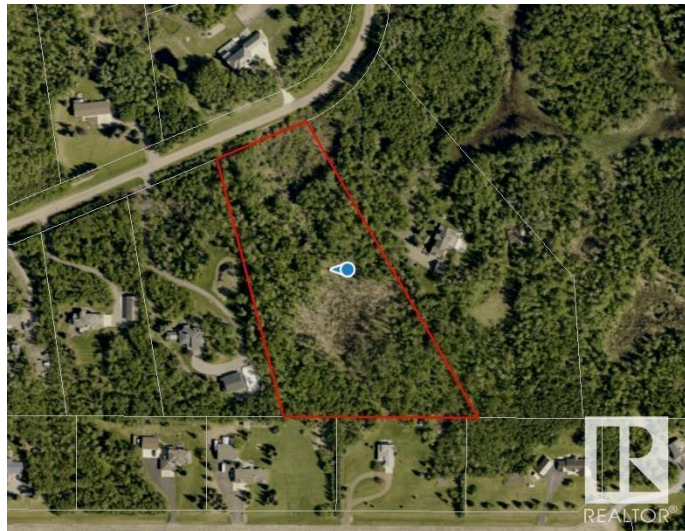

# \$999,900 - 49 52245 Rge Road 232, Rural Strathcona County

MLS® #E4425271

**\$999,900**

0 Bedroom, 0.00 Bathroom,  
Rural on 6.84 Acres

Graham Heights, Rural Strathcona County, AB

DREAM LOCATION to build your DREAM HOME!!! This is the lot you've been waiting for 6.84 acres of raw land in the desirable subdivision of Graham Heights just 2 mins from Sherwood Park. Completely PRIVATE and TREED giving peace and tranquility PLUS all the conveniences of being close to town.

## Community Information

Address	49 52245 Rge Road 232
Area	Rural Strathcona County
Subdivision	Graham Heights
City	Rural Strathcona County
County	ALBERTA
Province	AB
Postal Code	T8B 1B6

## Exterior

Exterior Features Private Setting, Treed Lot, See Remarks